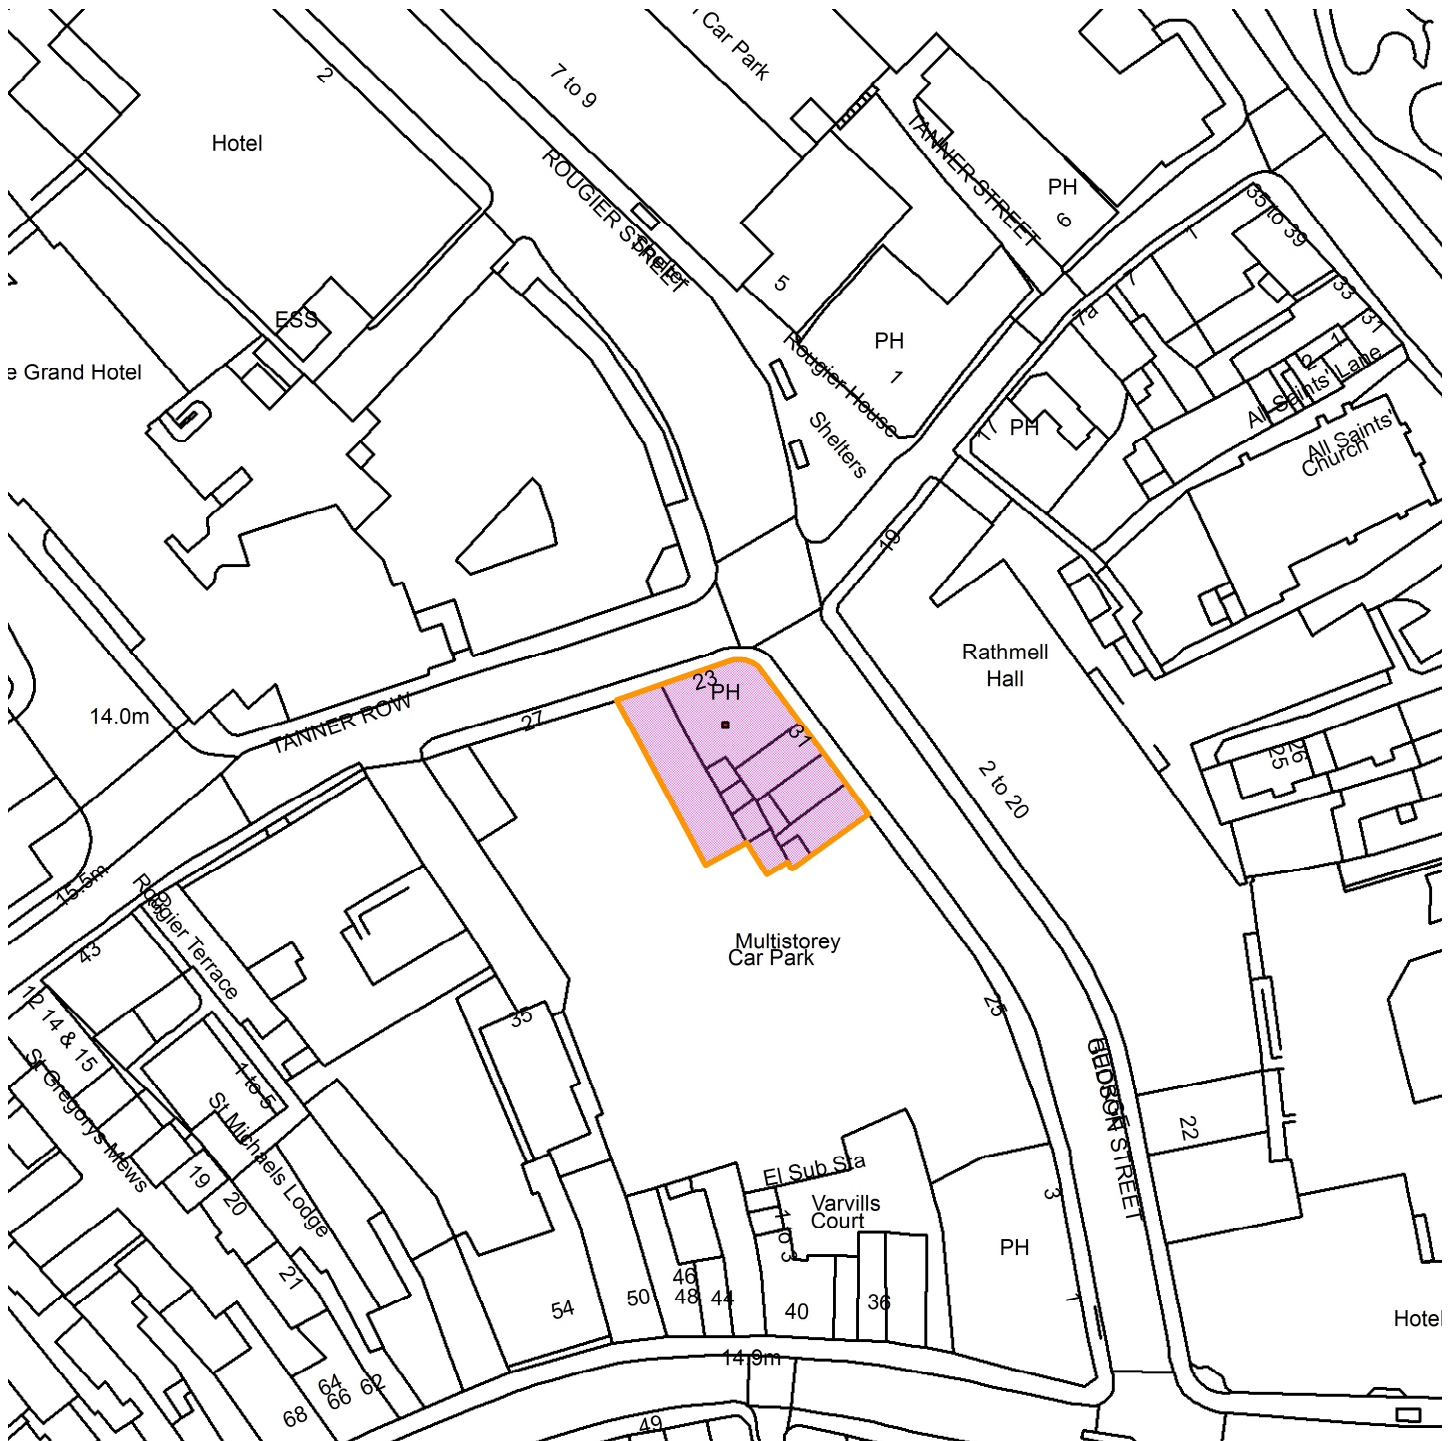

Club Salvation George Hudson Street YO1 6JL

22/01718/FULM

GIS by ESRI (UK)

Scale : 1:1005

Reproduced from the Ordnance Survey map with the permission of the Controller of Her Majesty's Stationery Office © Crown Copyright 2000.

Unauthorised reproduction infringes Crown Copyright and may lead to prosecution or civil proceedings.

Produced using ESRI (UK)'s MapExplorer 2.0 - <http://www.esriuk.com>

Organisation	City of York Council
Department	Directorate of Place
Comments	Site Location Plan
Date	08 May 2024
SLA Number	Not Set